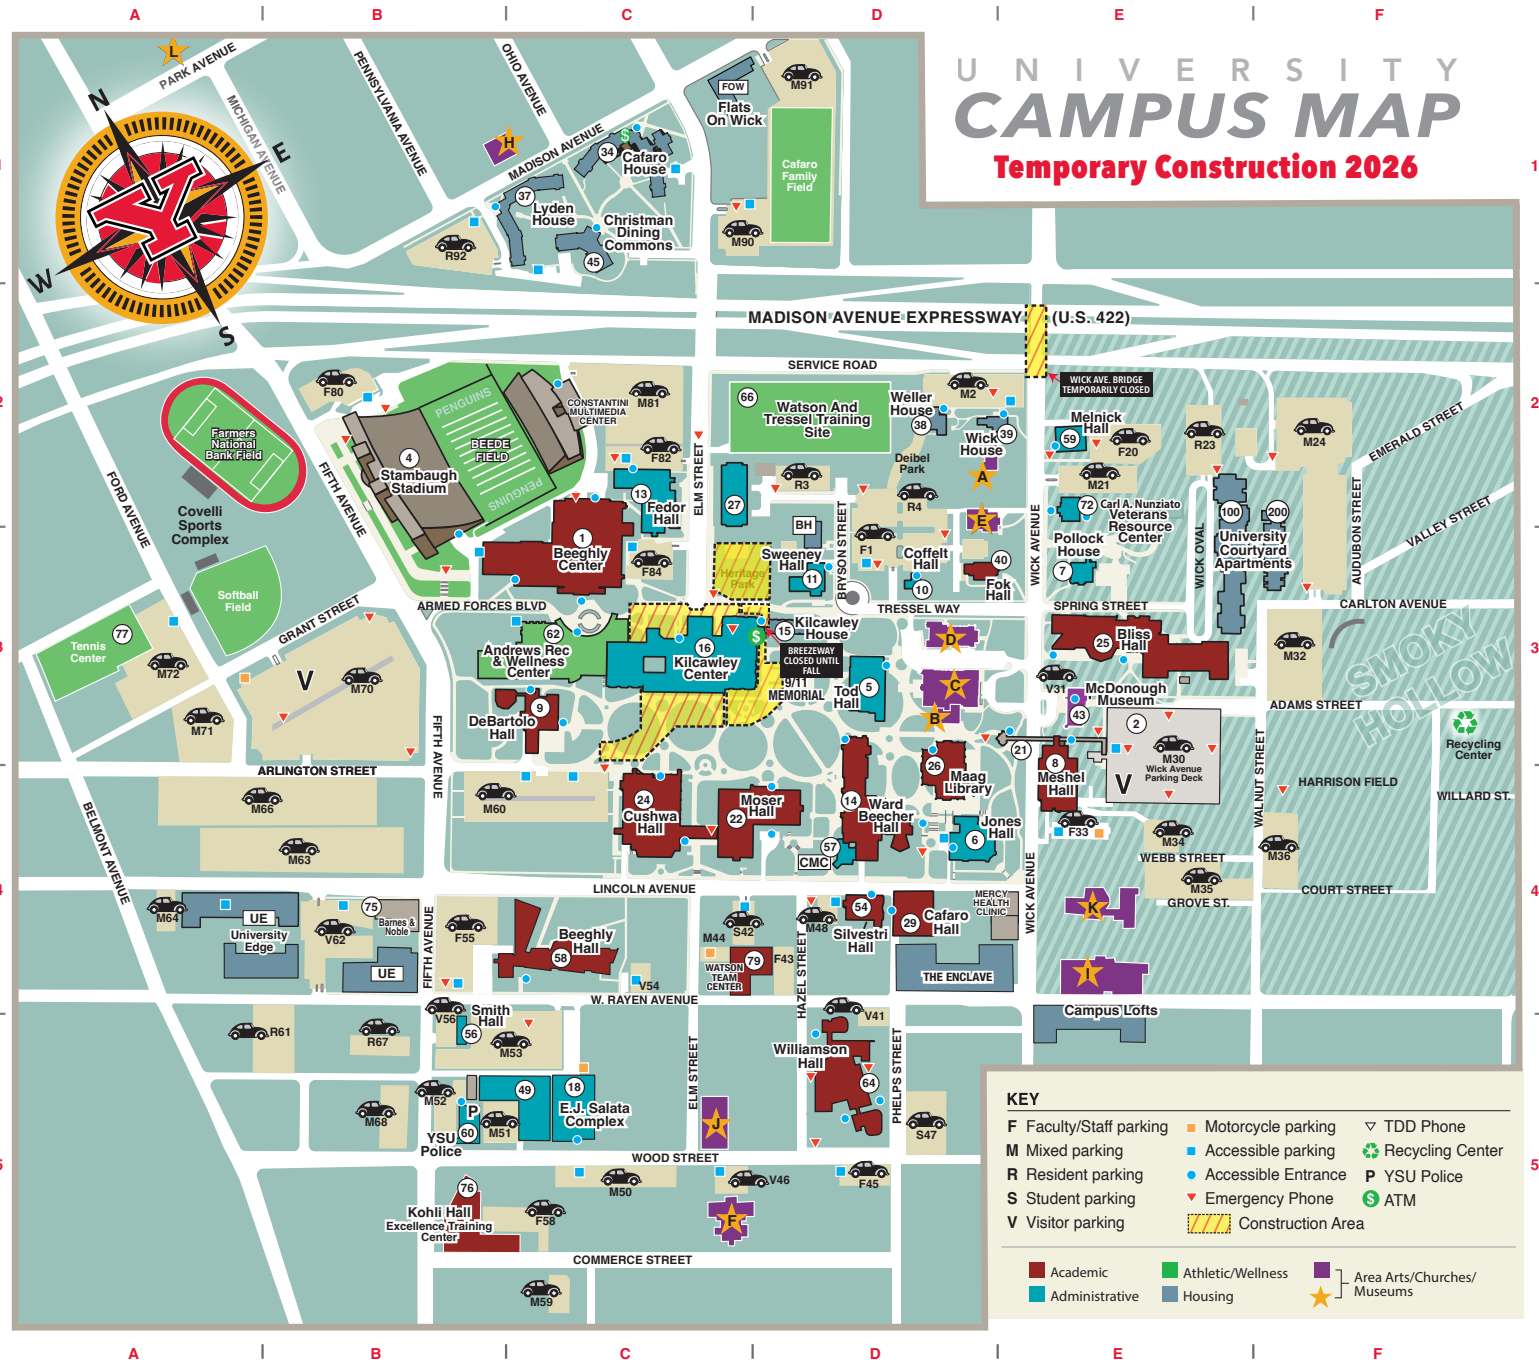

UNIVERSITY BUILDINGS

- 9/11 Memorial D3
- 62 Andrews Student Recreation and Wellness Center C3
- 75 Barnes & Noble Bookstore B4
- 1 Beeghy Center C2
- 58 Beeghy Hall C4
- 25 Bliss Hall E3
- BH Buechner Hall D2
- 29 Cafaro Hall D4
- 34 Cafaro House C1
- 72 Carl A. Nunziato Veterans Resource Center E2
- 27 Central Utility Plant D2
- 45 Christman Dining Commons C1
- 60 Clingan-Waddell Hall (YSU Police) B5
- 10 Coffelt Hall D3
- 57 CMC D4
- 24 Cushwa Hall C4
- 9 DeBartolo Hall C3
- 18 E.J. Salata Complex C5
- 13 Fedor Hall C2
- FOW Flats On Wick Apartments C1
- 40 Fok Hall D3
- 6 Jones Hall D4
- 16 Kilcawley Center C3
- 15 Kilcawley House D3
- 76 Kohli Hall / Excellence Training Center B5
- 37 Lyden House C1
- 2 M30 Wick Avenue Parking Deck E3
- 26 Maag Library D3
- 43 McDonough Museum of Art E3
- 59 Melnick Hall E2
- 8 Meshel Hall E3
- 22 Moser Hall C4
- 7 Pollock House E3
- 54 Silvestri Hall D4
- 56 Smith Hall B5
- 4 Stambaugh Stadium B2
- 21 Stavich Family Bridge E3
- 11 Sweeney Hall (Admissions) D3
- 77 Tennis Center A3
- 5 Tod Hall D3
- UE University Edge Apartments A4
- 100 University Courtyard Apartments E3
- 200 University Courtyard Apartments F3
- 14 Ward Beecher Hall D4
- 66 Watson And Tressel Training Site (WATTS) D2
- 79 Watson Team Center D4
- 38 Weller House C2
- 49 Westinghouse Building C5
- 39 Wick House E2
- 64 Williamson Hall D5

AREA ARTS | CULTURAL VENUES | CHURCHES

- A Arms Family Museum of Local History D2
- B Beecher Center for Technology in the Arts D3
- C Butler Institute of American Art D3
- D Butler Institute - North Annex D3
- E Holy Trinity Romanian Orthodox Church D2
- F Youngstown Historical Center of Industry & Labor C5
- H Newman Center B1
- I Public Library E4
- J St. Columba Cathedral C5
- K St. John's Episcopal Church E4
- L Wick Park A1

# YOUNGSTOWN STATE UNIVERSITY

1 TRESSEL WAY • YOUNGSTOWN, OHIO 44555