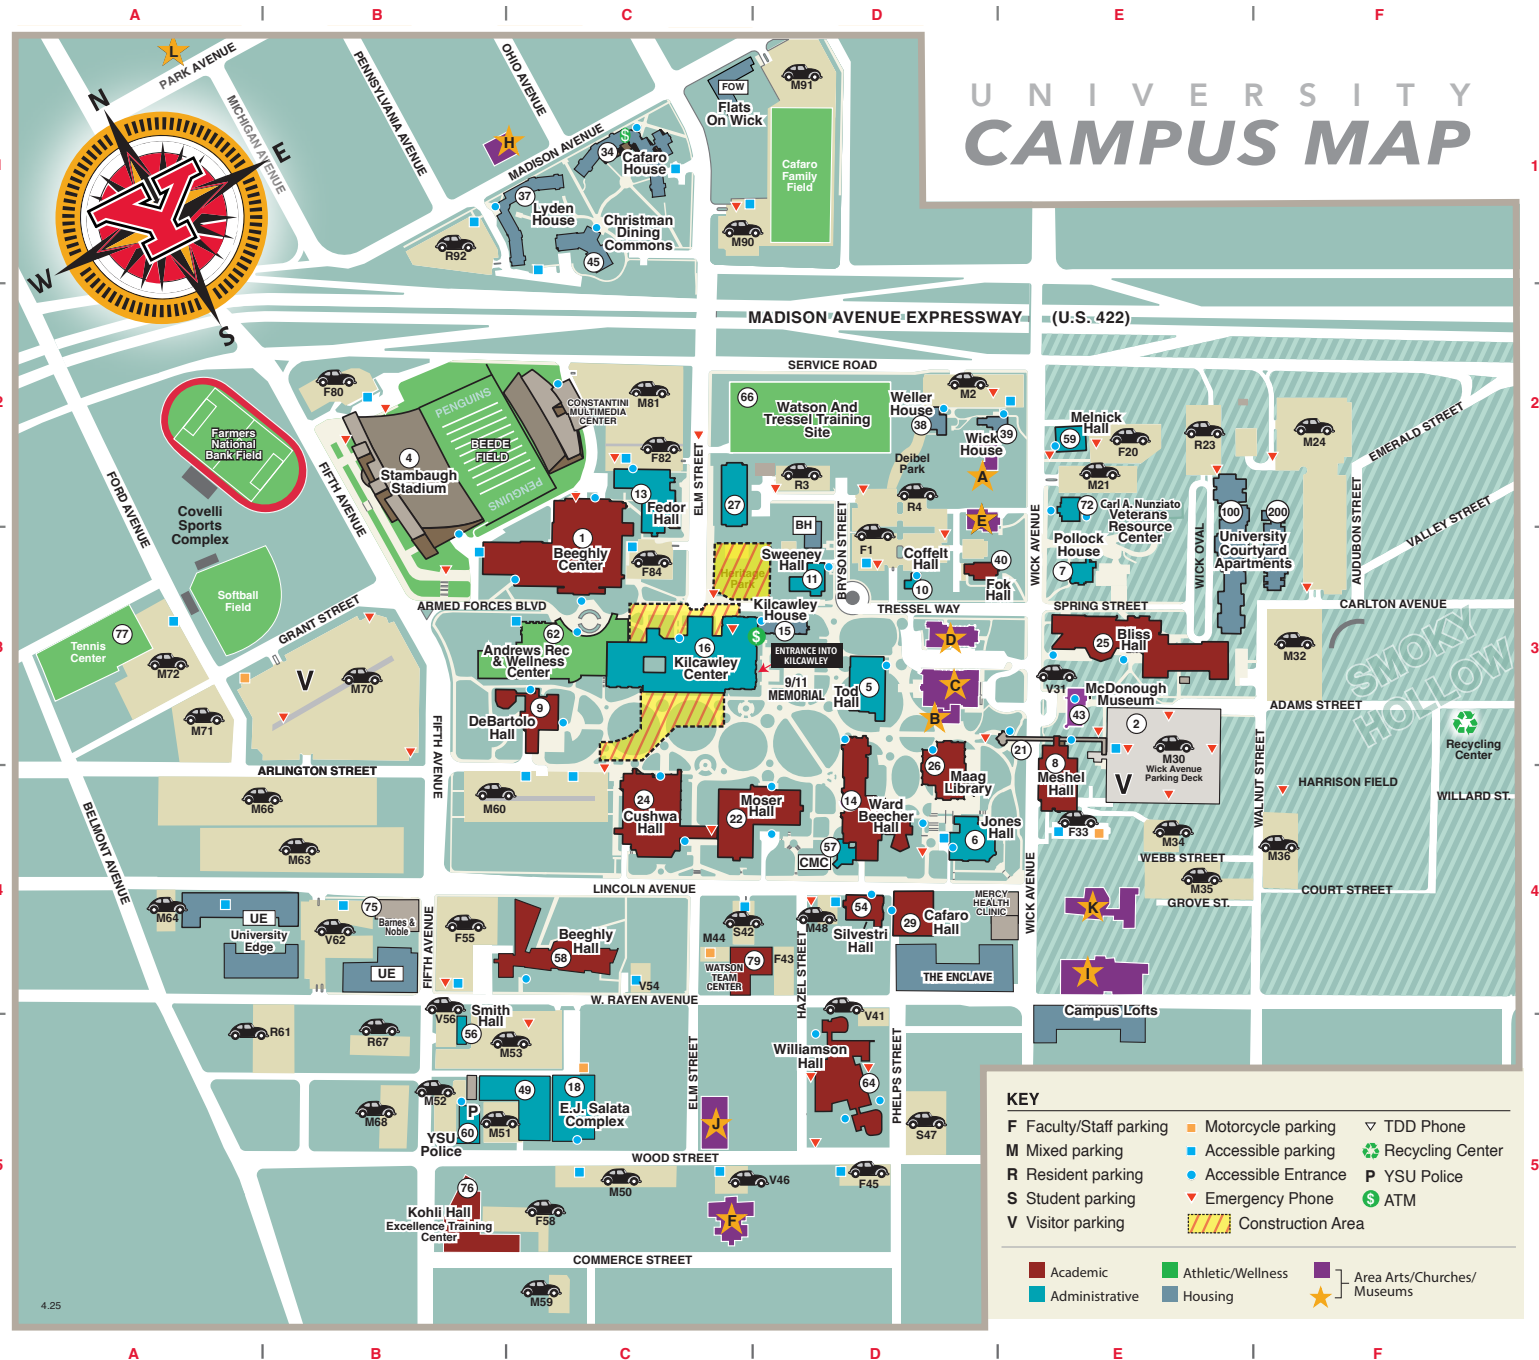

UNIVERSITY BUILDINGS

- 9/11 Memorial D3
- 62 Andrews Student Recreation and Wellness Center C3
- 75 Barnes & Noble Bookstore B4
- 1 Beeghy Center C2
- 58 Beeghy Hall C4
- 25 Bliss Hall E3
- BH Buechner Hall D2
- 29 Cafaro Hall D4
- 34 Cafaro House C1
- 72 Carl A. Nunziato Veterans Resource Center E2
- 27 Central Utility Plant D2
- 45 Christman Dining Commons C1
- 60 Clingan-Waddell Hall (YSU Police) B5
- 10 Coffelt Hall D3
- 57 CMC D4
- 24 Cushwa Hall C4
- 9 DeBartolo Hall C3
- 18 E.J. Salata Complex C5
- 13 Fedor Hall C2
- FOW Flats On Wick Apartments C1
- 40 Fok Hall D3
- 6 Jones Hall D4
- 16 Kilcawley Center C3
- 15 Kilcawley House D3
- 76 Kohli Hall / Excellence Training Center B5
- 37 Lyden House C1
- 2 M30 Wick Avenue Parking Deck E3
- 26 Maag Library D3
- 43 McDonough Museum of Art E3
- 59 Melnick Hall E2
- 8 Meshel Hall E3
- 22 Moser Hall C4
- 7 Pollock House E3
- 54 Silvestri Hall D4
- 56 Smith Hall B5
- 4 Stambaugh Stadium B2
- 21 Stavich Family Bridge E3
- 11 Sweeney Hall (Admissions) D3
- 77 Tennis Center A3
- 5 Tod Hall D3
- UE University Edge Apartments A4
- 100 University Courtyard Apartments E3
- 200 University Courtyard Apartments F3
- 14 Ward Beecher Hall D4
- 66 Watson And Tressel Training Site (WATTs) D2
- 79 Watson Team Center C4
- 38 Weller House D2
- 49 Westinghouse Building C5
- 39 Wick House E2
- 64 Williamson Hall D5

YOUNGSTOWN STATE UNIVERSITY

1 TRESSEL WAY • YOUNGSTOWN, OHIO 44555

UNIVERSITY CAMPUS MAP

KEY

- F Faculty/Staff parking
- M Mixed parking
- R Resident parking
- S Student parking
- V Visitor parking
- Motorcycle parking
- Accessible parking
- Accessible Entrance
- Construction Area
- TDD Phone
- Recycling Center
- YSU Police
- Emergency Phone
- ATM
- Academic
- Administrative
- Athletic/Wellness
- Housing
- Area Arts/Churches/Museums